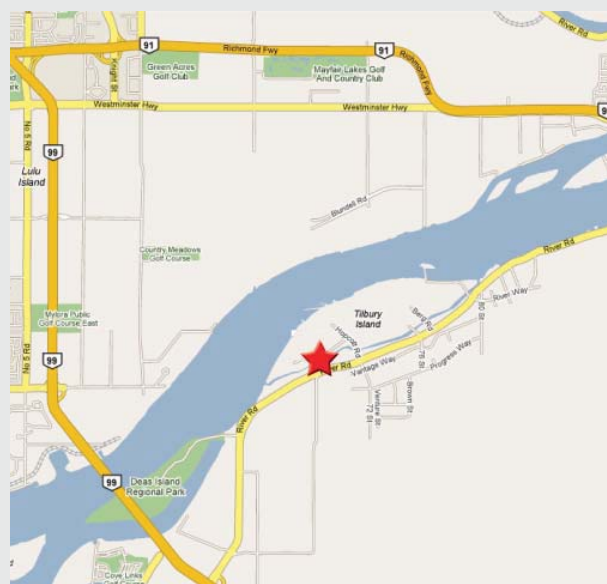

FOR LEASE

Freestanding Warehouse/Office
Up to 24,155 sf Available

7480 MacDonald Road, Delta, BC

LOCATION

This superb facility is located on MacDonald Road at the entrance to the Riverpointe Business Park being one block north of River Road just off of 68th Street, in Delta. It is easily accessed from Highway 99 (via the Deas Island Tunnel), or Highway 91 (via the Alex Fraser Bridge) and taking the River Road turnoff.