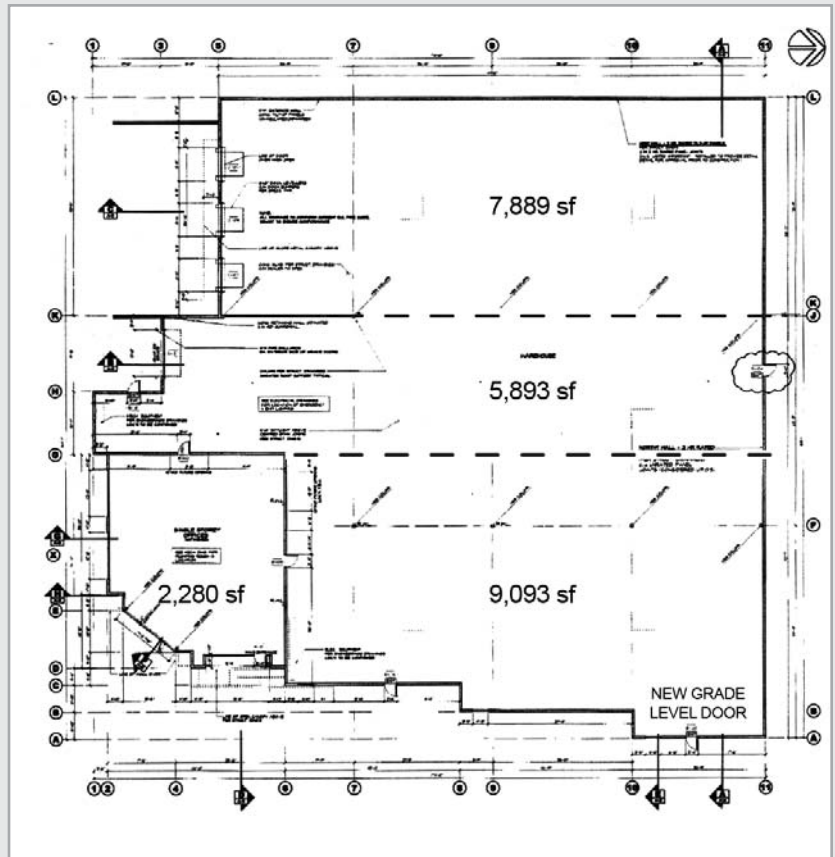

FOR LEASE

Freestanding Warehouse/Office
Up to 24,155 sf Available
7480 MacDonald Road, Delta, BC

BUILDING FEATURES

- This 3 year old building offers efficient building design & layout which provides excellent truck maneuvering area & an abundant supply of parking to allow for maximum efficiencies
- Concrete tilt-up construction with extensive glazing
- Fully finished office area designed & built to meet the high standards of todays industrial occupant. Area includes 5 private offices, boardroom, kitchen and lunch area
- 26' clear ceilings
- 3 dock doors & 1 grade level loading door
- 3 phase electrical service
- Fully sprinklered, skylights in warehouse area
- 19 parking stalls
- Attractively landscaped

DESCRIPTION OF IMPROVEMENTS

The subject property has been improved with a modern, high ceiling, concrete tilt-up office/warehouse facility.

AVAILABLE AREA

Office	2,280 sf
Warehouse -Up to	21,875 sf
TOTAL AREA	24,155 sf

ZONING

I-2 industrial

BASIC SUBLEASE RATE

$7.25 psf

ADDITIONAL RENT

Estimated at $2.50 psf (2009)

POSSESSION

Immediate

Lee G. Hester

Personal Real Estate Corporation
604.640.5809
lee.hester@ca.cushwake.com

John Weiss

604.640.5865
john.weiss@ca.cushwake.com

Cushman & Wakefield Ltd.
Suite 700 - 700 West Georgia Street
P.O. Box 10023, Pacific Centre
Vancouver, BC V7Y 1A1
T: 604.683.3111
F: 604.683.0432
www.cushmanwakefield.com